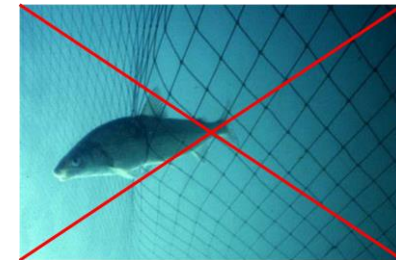

Net fishing prohibited !